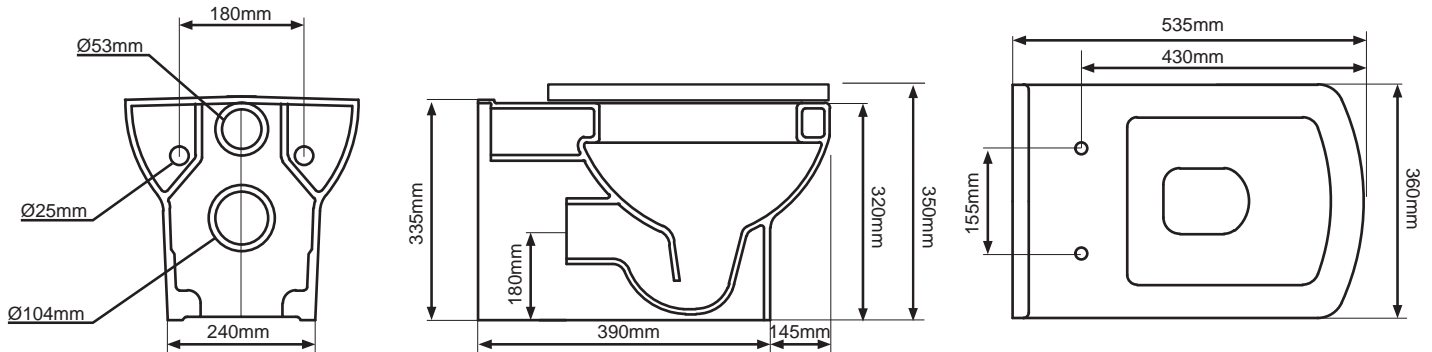

TECHNICAL DATA SHEET

Vibe Wall Hung WC Pan - WH700S

TAVISTOCK

| NO. | Description | Product Code | Fixings included | Gross Weight |
|-----|------------------------|--------------|------------------|--------------|
| 1 | Soft Close Toilet Seat | TS700S | YES | 2.5KG |
| 2 | Wall Hung WC Pan | WH700XS | YES | 18.4KG |

DIMENSIONS

DIAGRAMS NOT TO SCALE | ALL DIMENSIONS IN MM TOLERANCE OF ± 5MM
ALL PRODUCTS CONFORM TO BRITISH STANDARDS

*Dimensions are subject to change, customers are advised to measure actual product before commencing installation.

Q - Does the pan use Concealed fixings?

A - No, use the standard bolts, nuts and caps that are supplied with any wall hung frame.

| Key Dimensions Descriptions | Key Dimensions (mm) |
|-----------------------------|---------------------|
| Front to Back Footprint | 390mm |
| Left to Right Footprint | 240mm |
| Bowl Front to Back | 330mm |
| Bowl Left to Right | 260mm |
| Pan Height | 320mm |
| Pan Overall front to Back | 535mm |