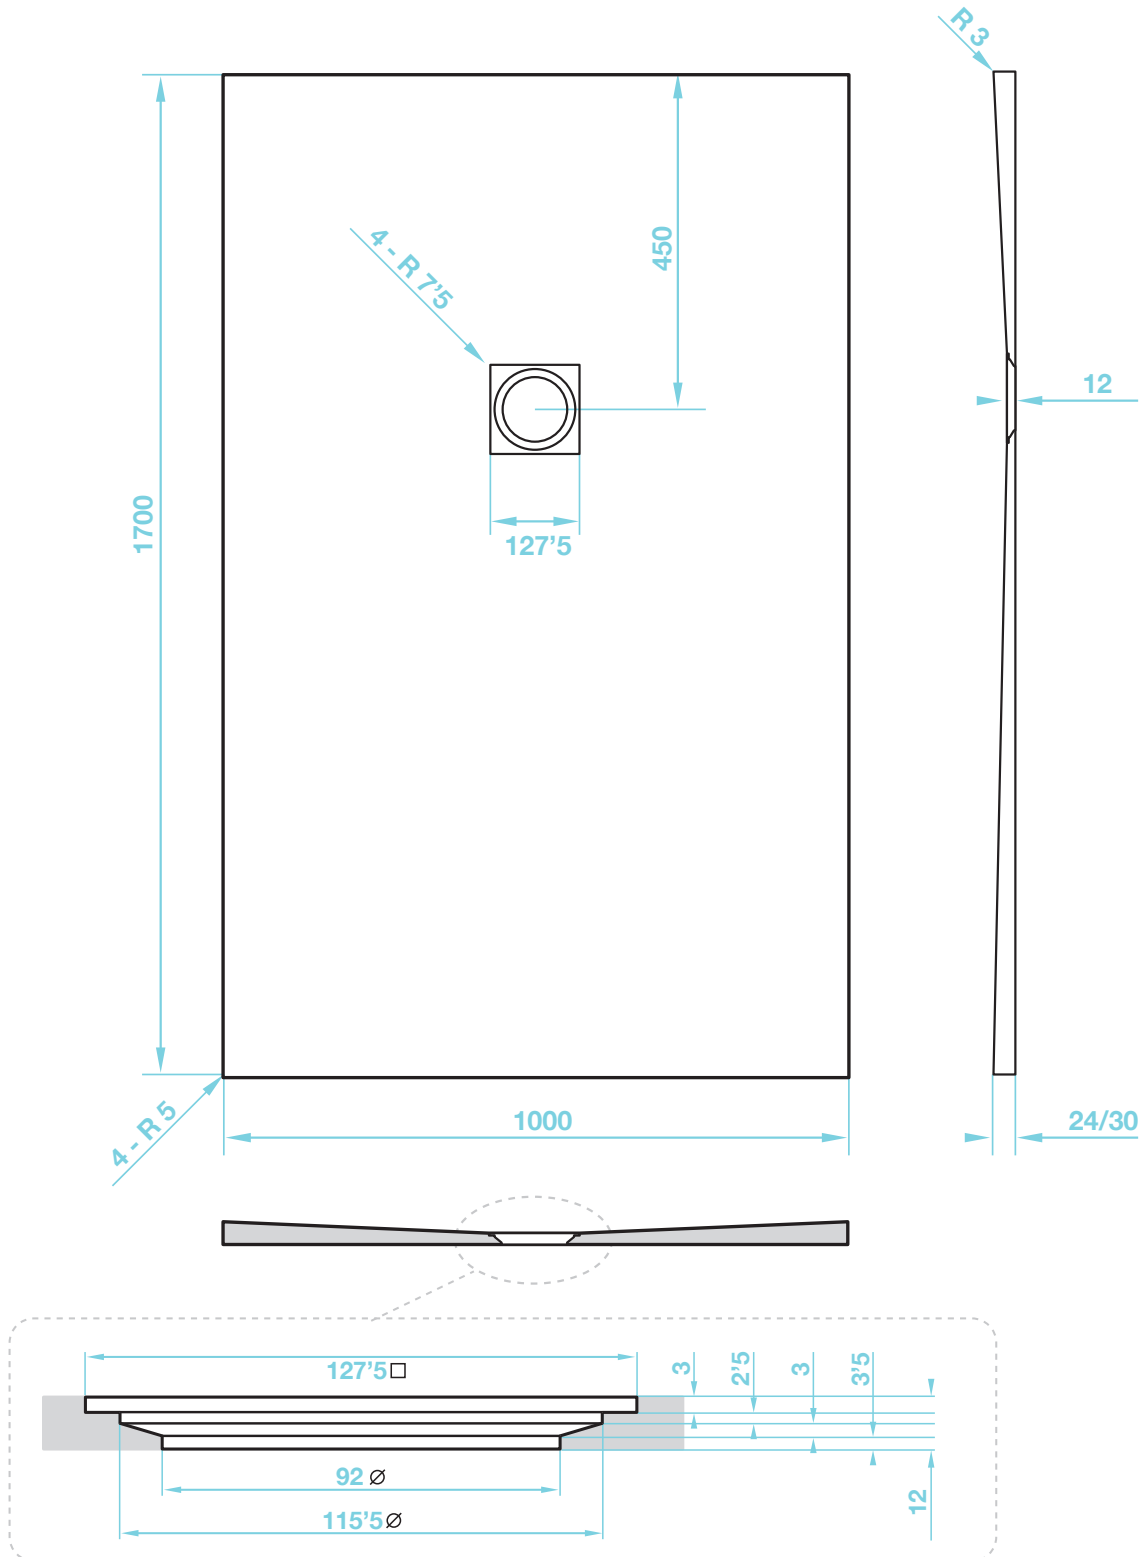

We reserve the right to
change this information
without prior notice

Giorgio2 Series

Square Shower Tray 1700 x 1000mm

tissino

Designed to Inspire
Made to Experience

tissino

T 0345 582 8000
E info@tissino.co.uk
W tissino.co.uk

2 Lyncastle Road
Appleton Thorn
Warrington WA4 4SN

We reserve the right to
change this information
without prior notice

Giorgio2 Series

Square Shower Tray 1800 x 1000mm

tissino

Designed to Inspire
Made to Experience