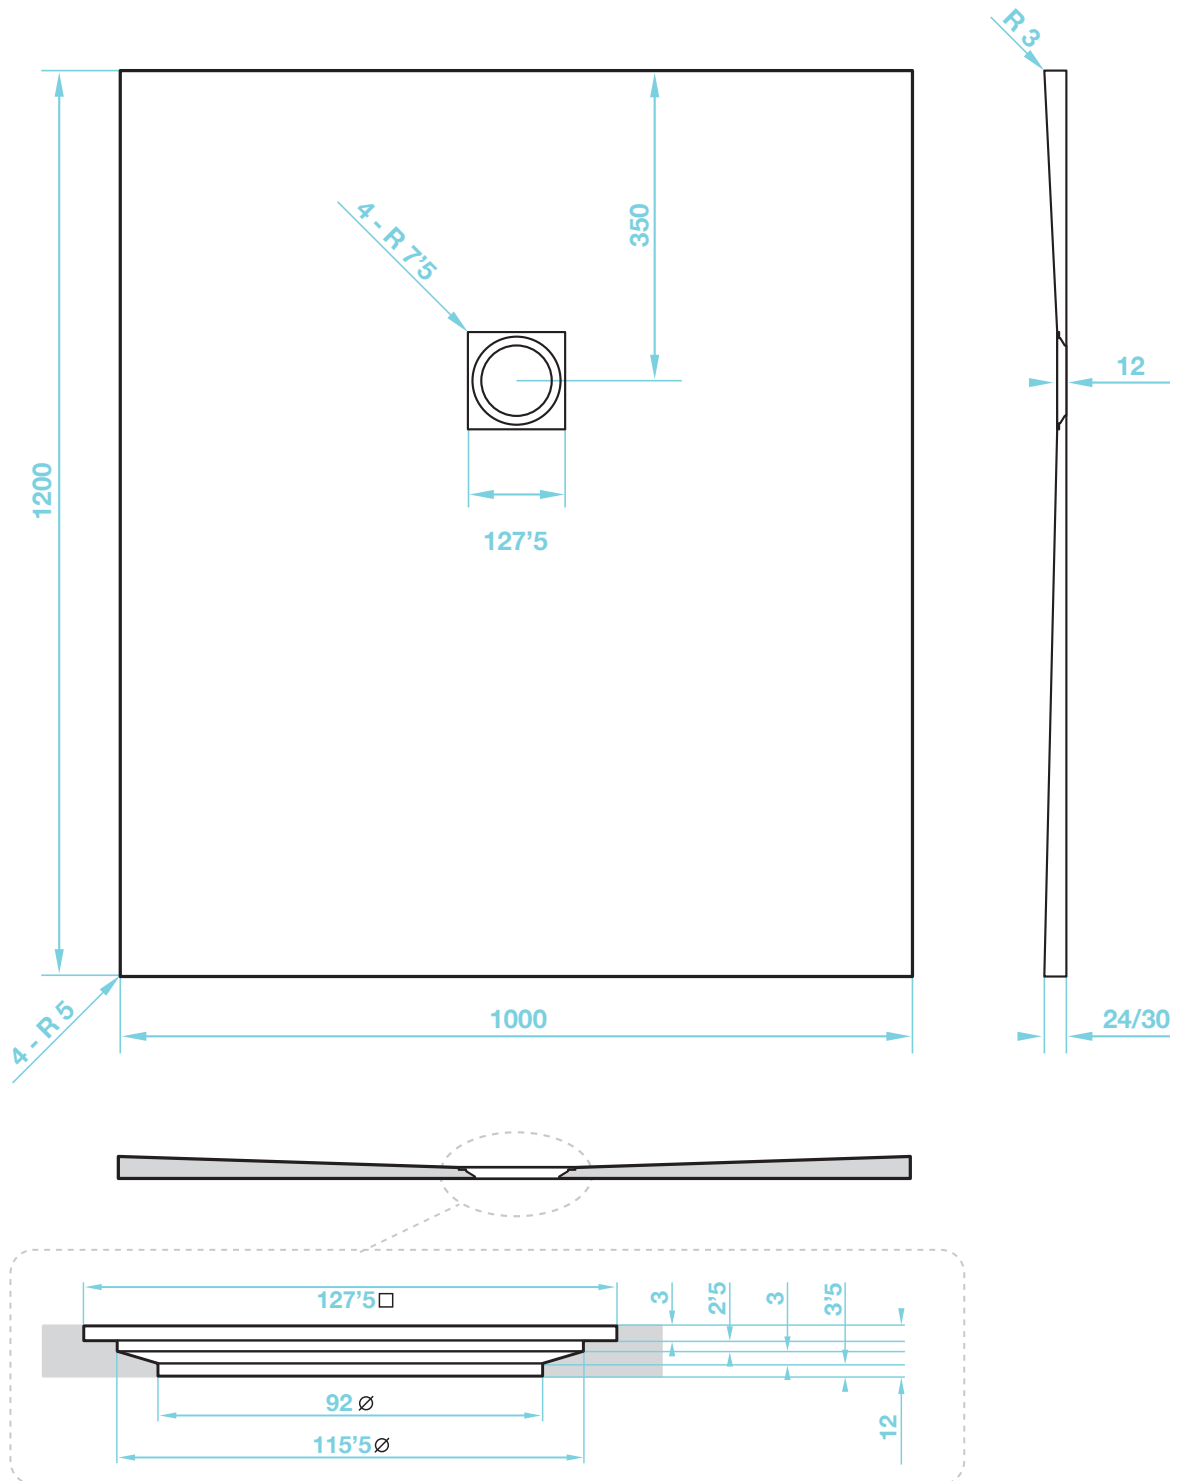

We reserve the right to
change this information
without prior notice

Giorgio2 Series

Square Shower Tray 1200 x 1000mm

tissino

Designed to Inspire
Made to Experience

tissino

T 0345 582 8000
E info@tissino.co.uk
W tissino.co.uk

2 Lyncastle Road
Appleton Thorn
Warrington WA4 4SN

We reserve the right to
change this information
without prior notice

Giorgio2 Series

Square Shower Tray 1400 x 1000mm

tissino

Designed to Inspire
Made to Experience

2 Lyncastle Road
Appleton Thorn
Warrington WA4 4SN

We reserve the right to
change this information
without prior notice

Giorgio2 Series

Square Shower Tray 1800 x 1000mm

tissino

Designed to Inspire
Made to Experience