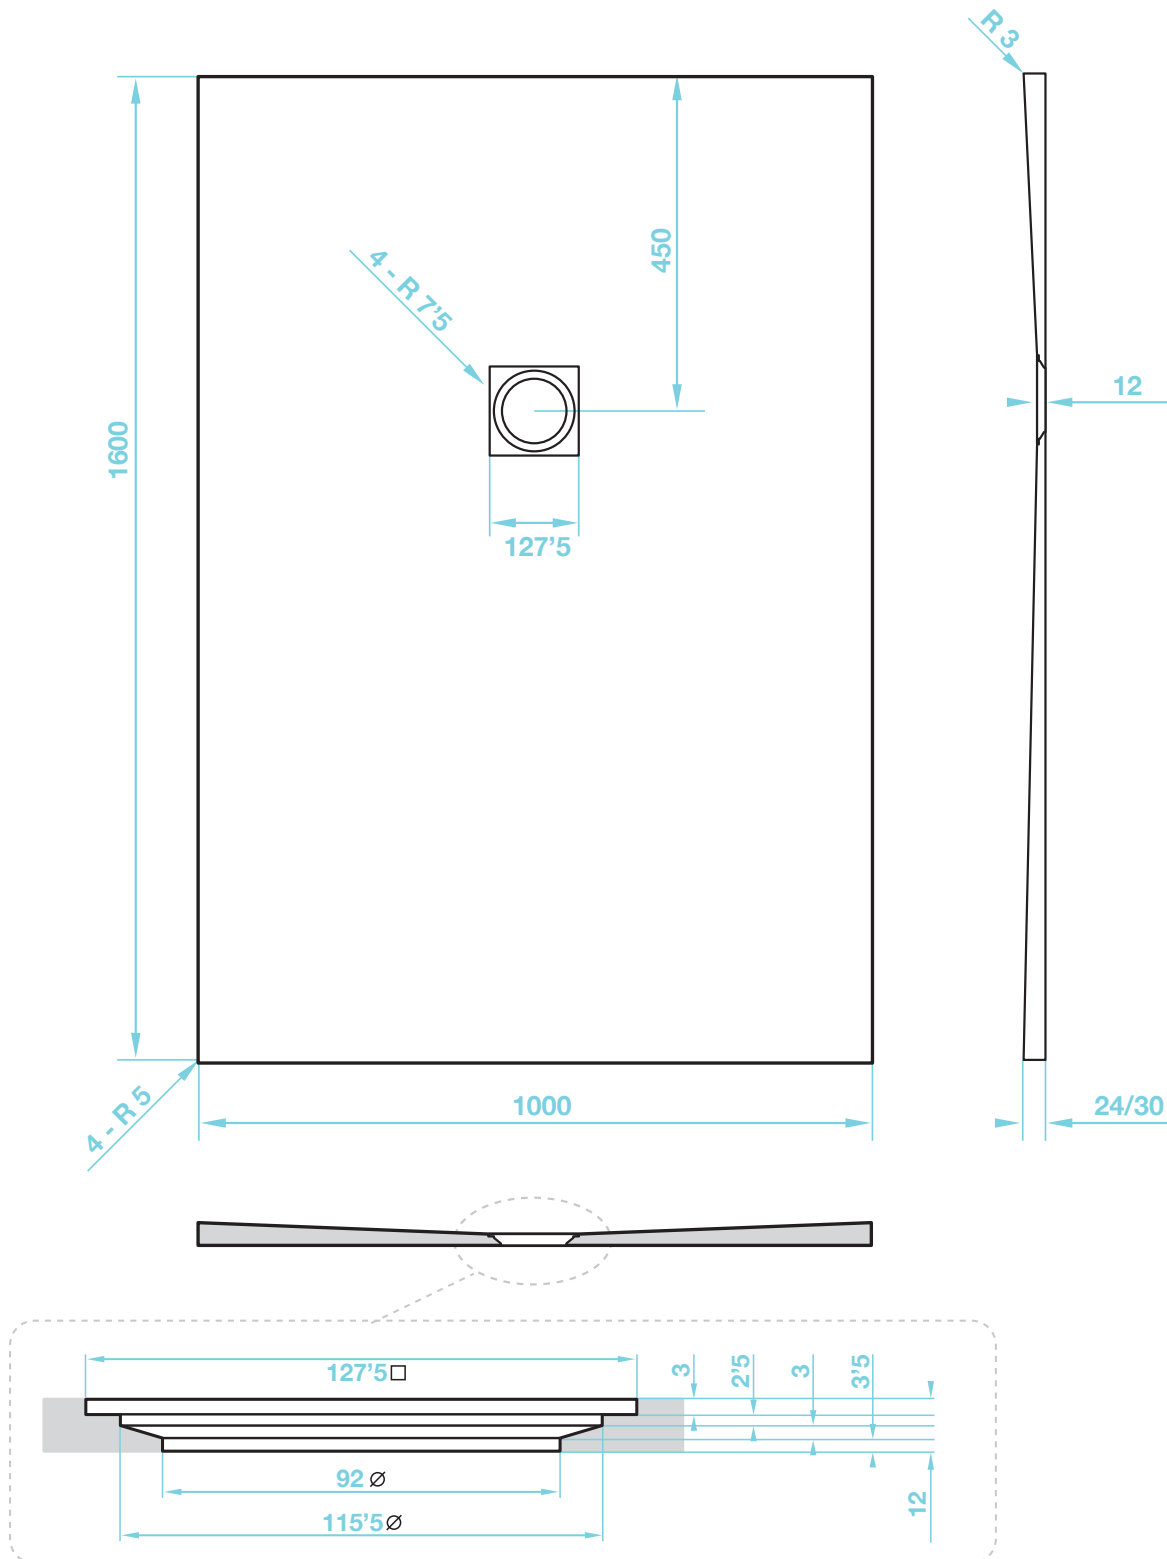

Giorgio2 Series

Square Shower Tray 1600 x 1000mm

tissino

Designed to Inspire
Made to Experience

tissino

T 0345 582 8000
E info@tissino.co.uk
W tissino.co.uk

2 Lyncastle Road
Appleton Thorn
Warrington WA4 4SN

We reserve the right to
change this information
without prior notice