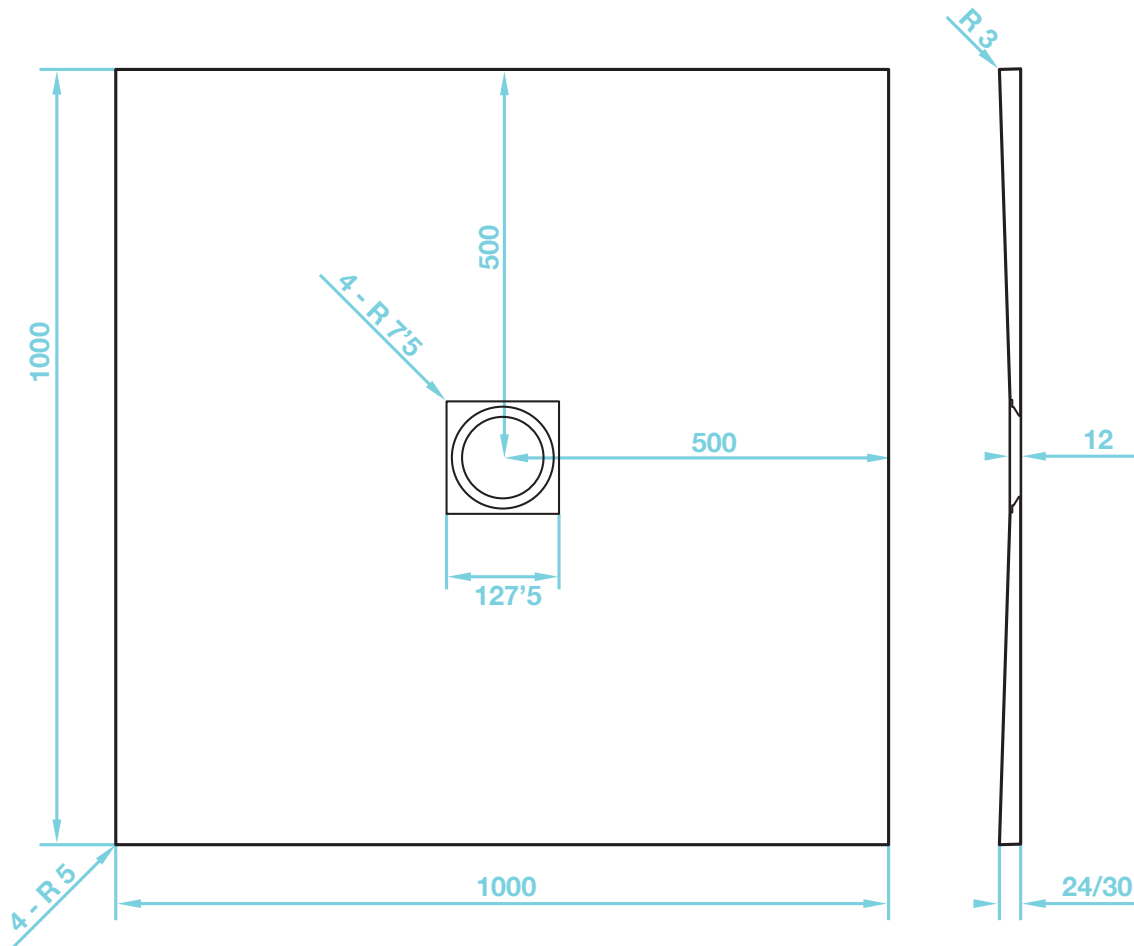

Giorgio2 Series

Square Shower Tray 1000 x 1000mm

tissino

Designed to Inspire
Made to Experience

tissino

T 0345 582 8000
E info@tissino.co.uk
W tissino.co.uk

2 Lyncastle Road
Appleton Thorn
Warrington WA4 4SN

We reserve the right to
change this information
without prior notice