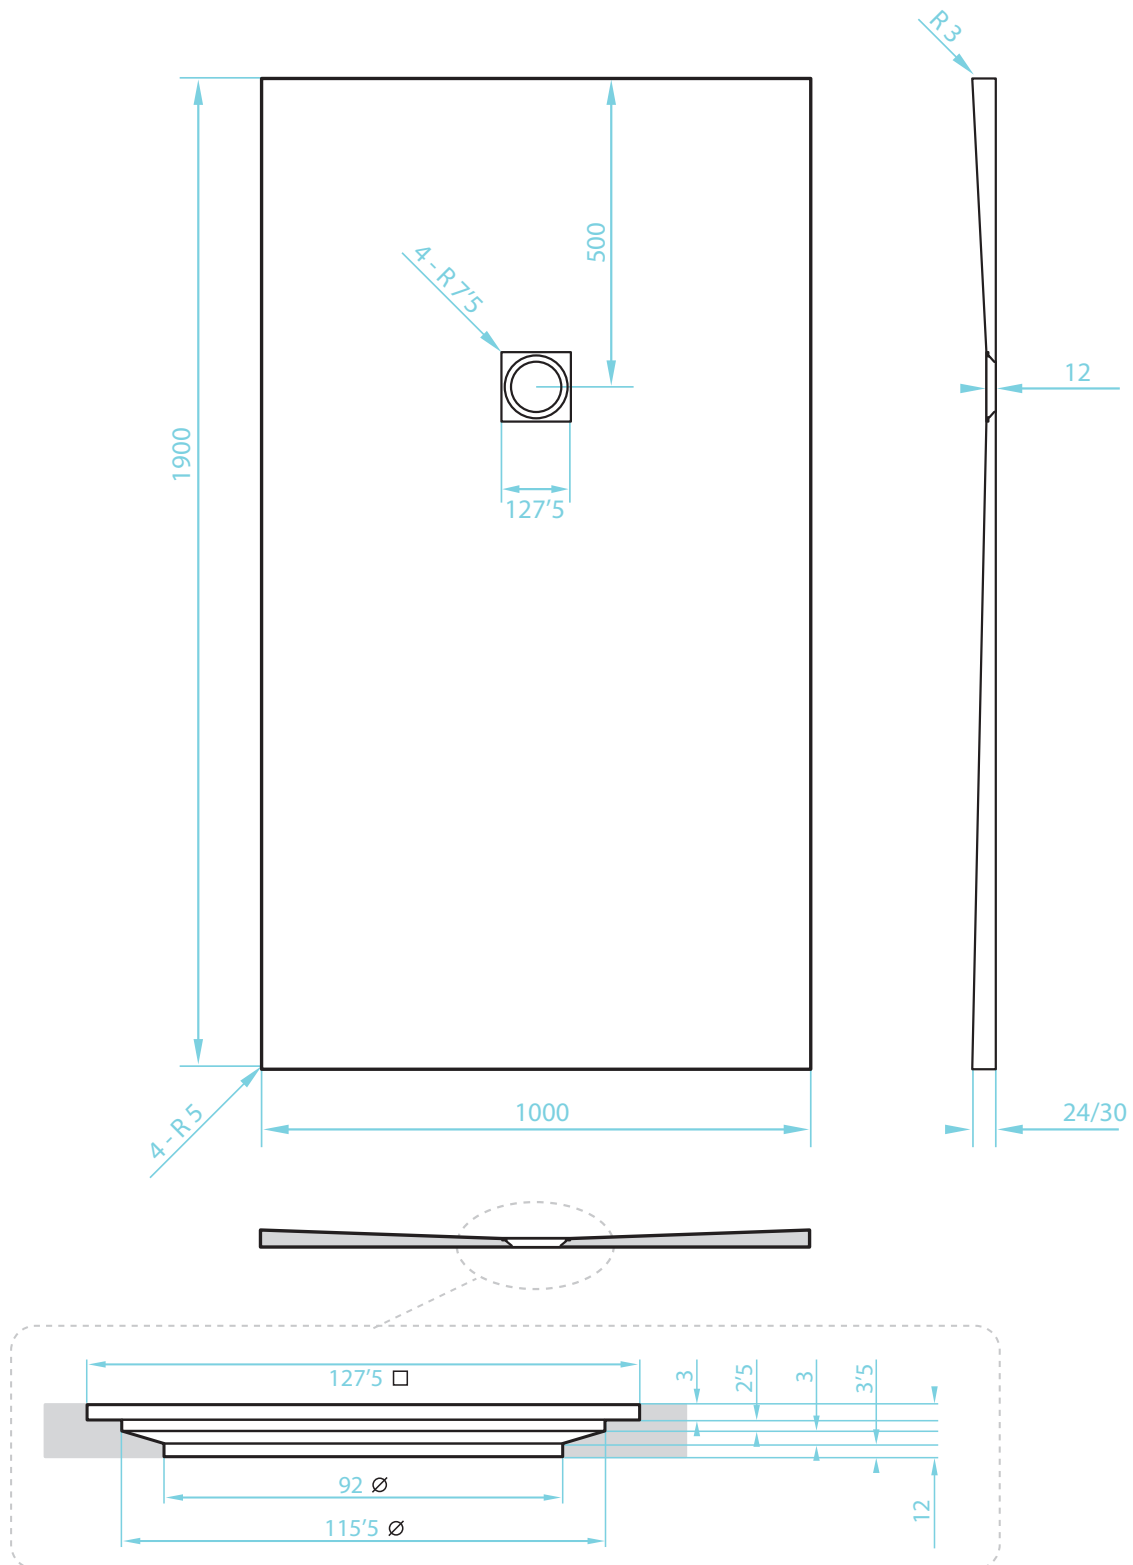

Giorgio2 Series

Square Shower Tray 1900 x 1000mm

tissino

Designed to Inspire
Made to Experience

tissino

T 0345 582 8000
E info@tissino.co.uk
W tissino.co.uk

2 Lyncastle Road
Appleton Thorn
Warrington WA4 4SN

We reserve the right to
change this information
without prior notice