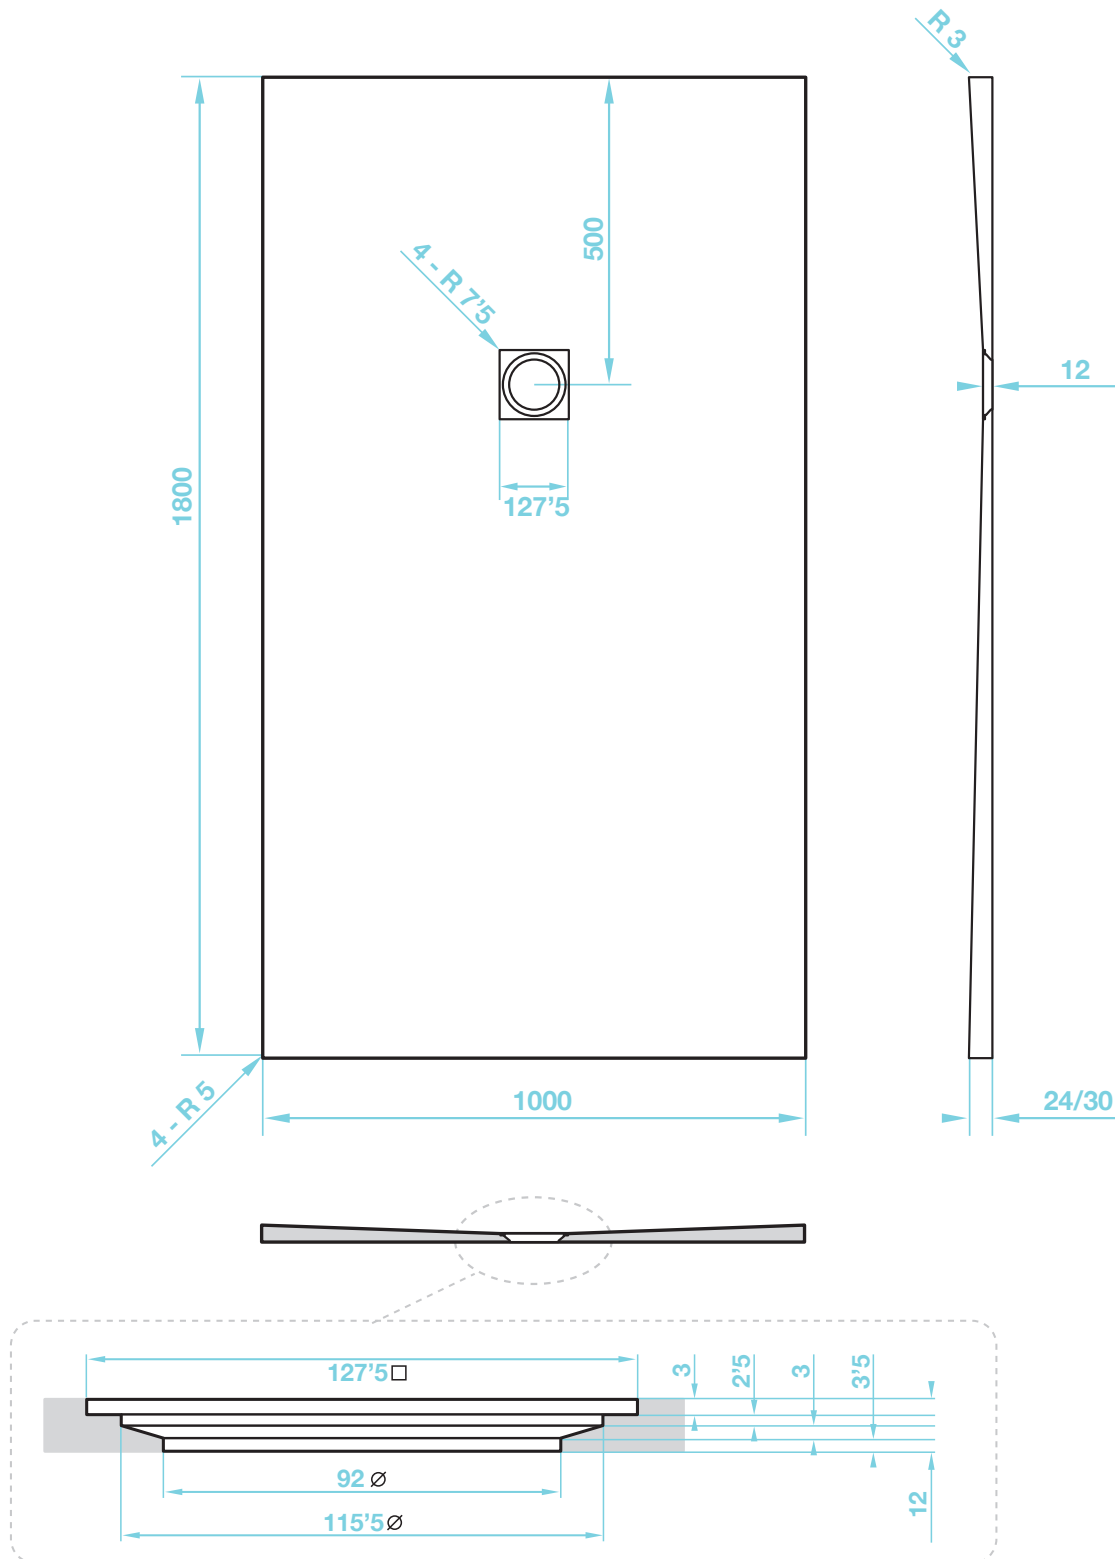

2 Lyncastle Road
Appleton Thorn
Warrington WA4 4SN

We reserve the right to
change this information
without prior notice

Giorgio2 Series

Square Shower Tray 1800 x 1000mm

tissino

Designed to Inspire
Made to Experience