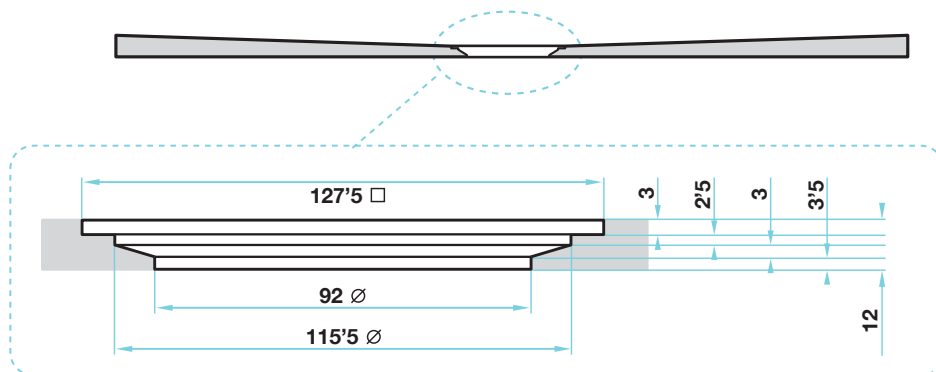

Giorgio2 Series

Square Shower Tray 1000 x 1000mm

tissino

Designed to Inspire
Made to Experience

tissino

T 0345 582 8000
E info@tissino.co.uk
W tissino.co.uk

2 Lyncastle Road
Appleton Thorn
Warrington WA4 4SN

2 Lyncastle Road
Appleton Thorn
Warrington WA4 4SN

We reserve the right to
change this information
without prior notice

Giorgio2 Series

Square Shower Tray 1400 x 1000mm

tissino

Designed to Inspire
Made to Experience