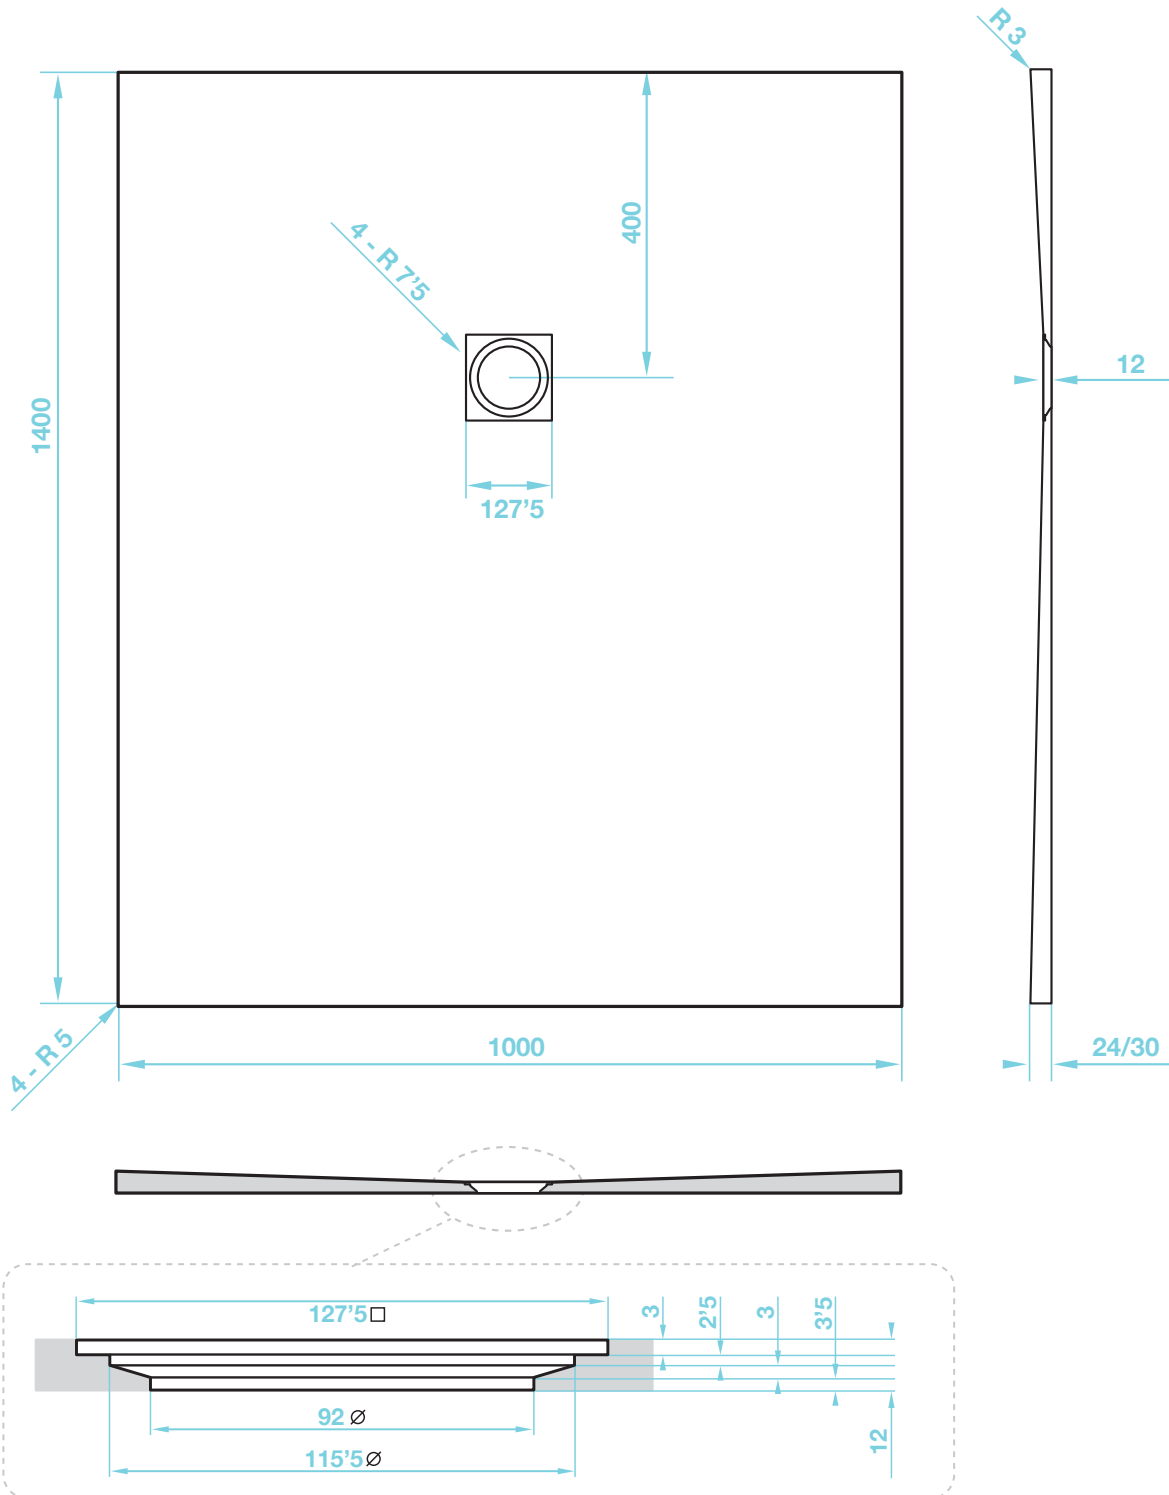

2 Lyncastle Road
Appleton Thorn
Warrington WA4 4SN

We reserve the right to
change this information
without prior notice

Giorgio2 Series

Square Shower Tray 1400 x 1000mm

tissino

Designed to Inspire
Made to Experience

2 Lyncastle Road
Appleton Thorn
Warrington WA4 4SN

We reserve the right to
change this information
without prior notice

Giorgio2 Series

Square Shower Tray 1800 x 1000mm

tissino

Designed to Inspire
Made to Experience