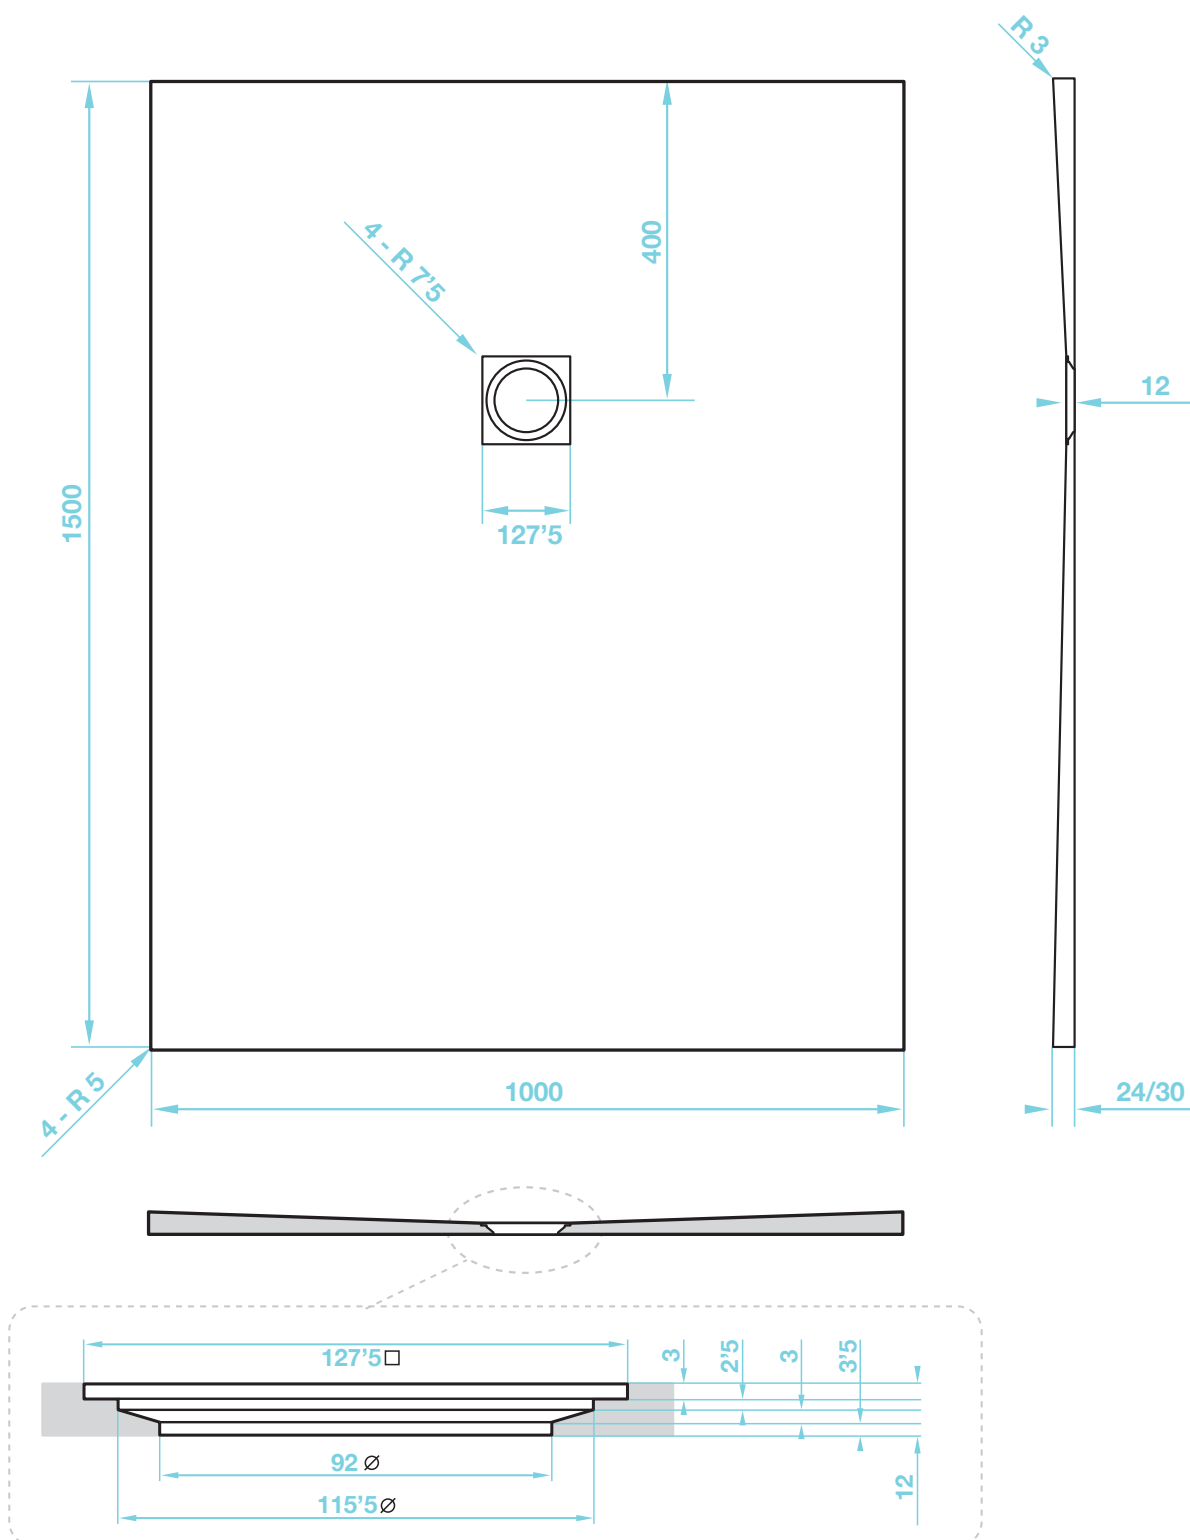

Giorgio2 Series

Square Shower Tray 1500 x 1000mm

tissino

Designed to Inspire
Made to Experience

tissino

T 0345 582 8000
E info@tissino.co.uk
W tissino.co.uk

2 Lyncastle Road
Appleton Thorn
Warrington WA4 4SN

We reserve the right to
change this information
without prior notice