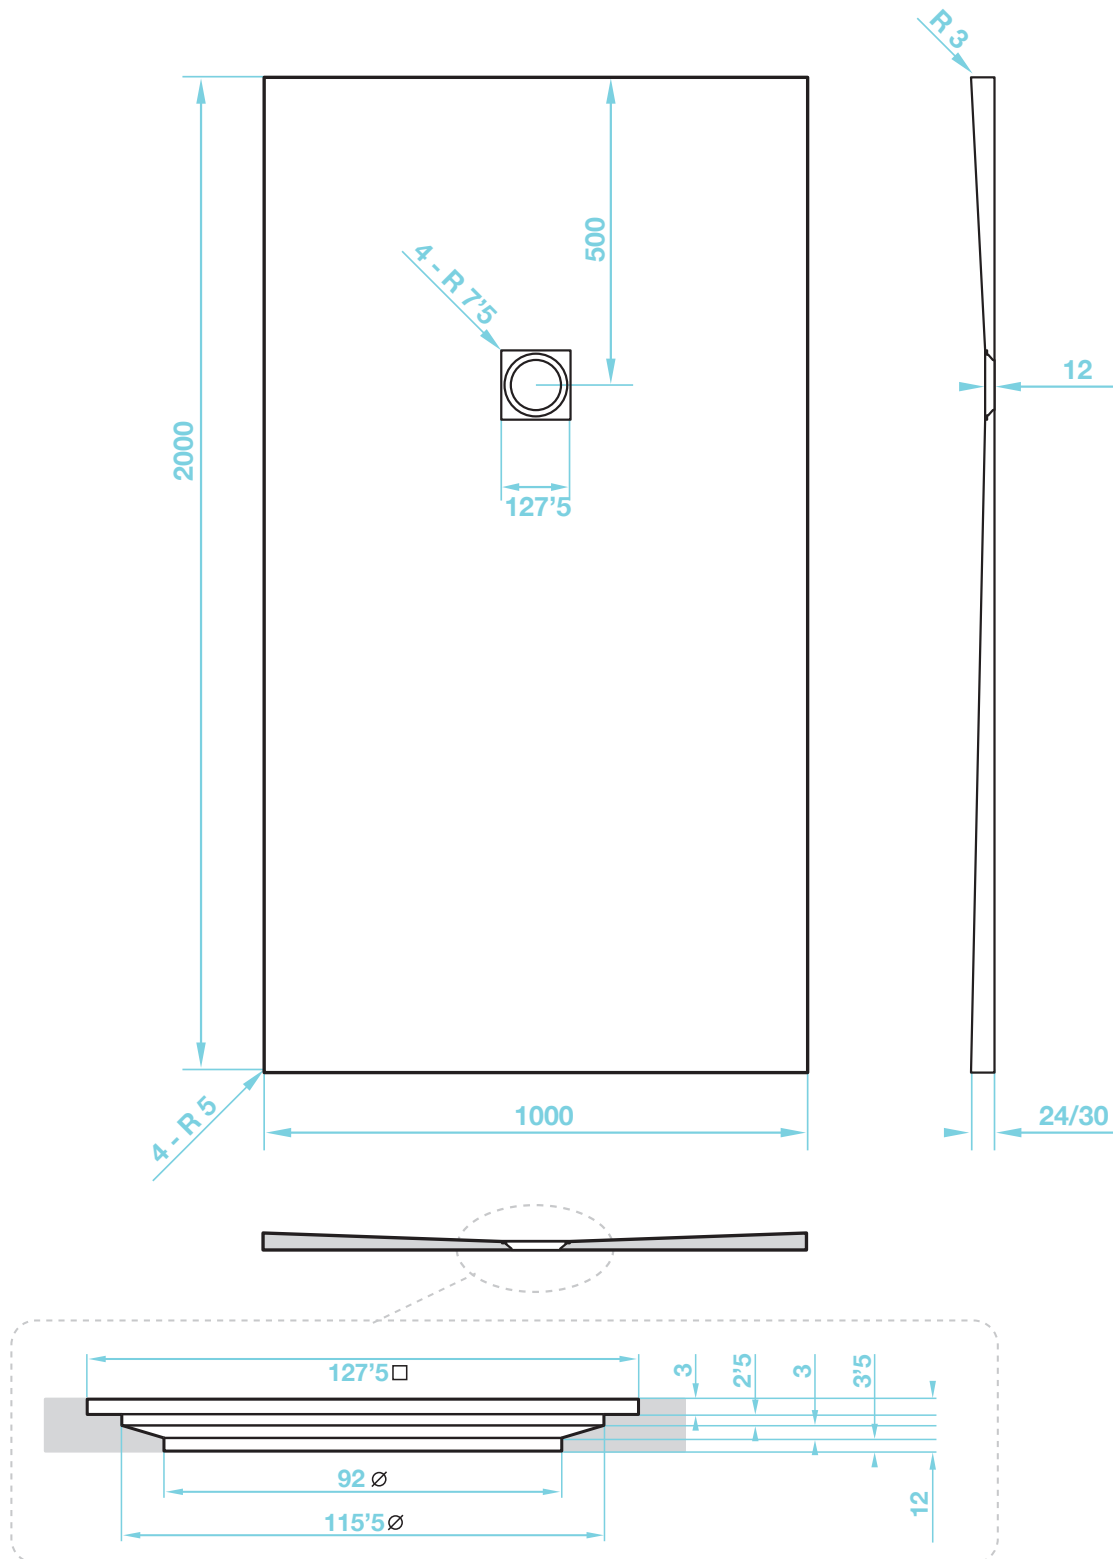

2 Lyncastle Road
Appleton Thorn
Warrington WA4 4SN

We reserve the right to
change this information
without prior notice

Giorgio2 Series

Square Shower Tray 1800 x 1000mm

tissino

Designed to Inspire
Made to Experience

Giorgio2 Series

Square Shower Tray 2000 x 1000mm

tissino

Designed to Inspire
Made to Experience

tissino

T 0345 582 8000
E info@tissino.co.uk
W tissino.co.uk

2 Lyncastle Road
Appleton Thorn
Warrington WA4 4SN