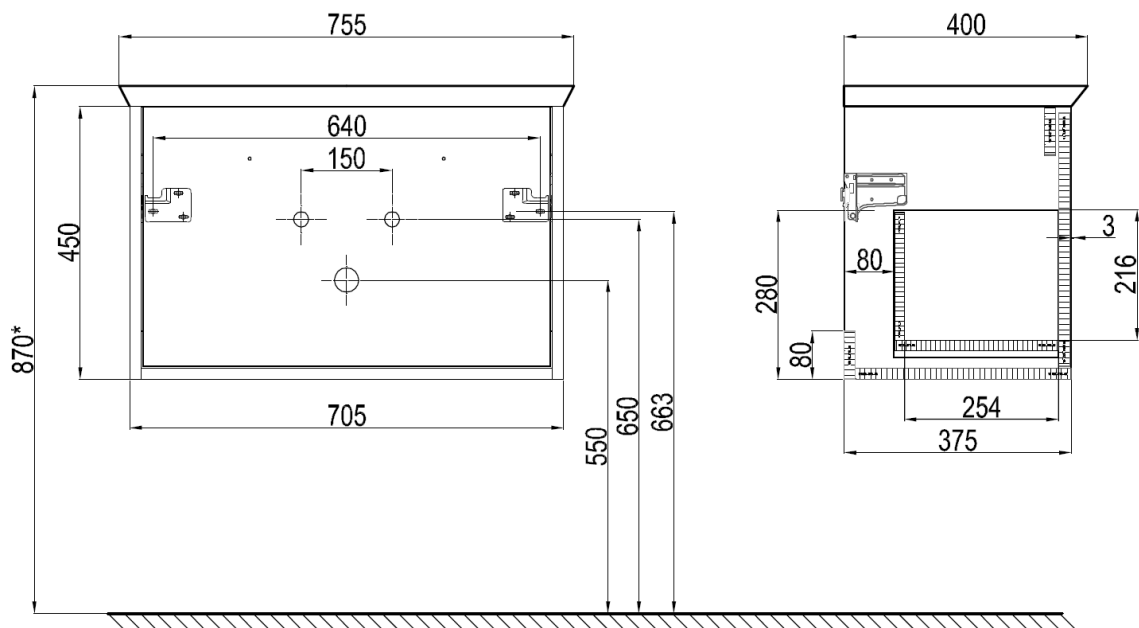

ARENA 700mm FURNITURE

TECHNICAL DATA		SPECIFICATION	
CODE No UNIT	AN7000DXX	Installation Information:	The intended installation wall needs to be strong enough for the weight of the furniture and basin. Wall fixings for solid walls included.
Required Basins	AN0711SCW - single tap hole with overflow AN0710SCW - no tap hole with overflow	Furniture Colours:	
Recommended use:	Domestic, residential	Pure White Laminate	AN7000DPWG
Dimension Unit	w 705 x d 375 x h 450mm	Portland Grey Laminate	AN7000DPGM
Dimension basin	w 750 x d 375/402 x h 35mm	Steel Décor	AN7000DST
Installation:	Wall Hung	Modern Oak Décor	AN7000DMO
Materials:	Carcass and drawer front 18mm Melamine faced board Drawer set 18mm Melmaine faced board	Handle Colour options:	
Specification:	Full extension soft close drawers - 30kg weight capacity Anti-tip wall hangers 170Kg capacity	IF_HANDLEC	Chrome
Weight:	24kg	IF_HANDLEBM	Matt Black
Fitting:	Wall hangers integrated into carcass Wall brackets supplied	IF_HANDLEF	ushed Brass
Required Fitting:	BSW0103WG Click Clack Basin waste with Ceramic Cover	IF_HANDLEV	Stainless Steel Effect
Advised Fitting:	Space saving 50mm seal trap BTR0510W		
Option Accessories:	Handles - see right		
Warranty	10 years on furniture, 15 years on ceramic basin		

Measurements in millimetres mm

Information updated MAY 2021

el 0345 873 8840

crosswater™

TECHNICAL

Arena worktops

Code	Description	Finish	A	B	C
			mm	mm	mm
AN6100TMO	HPL worktop	MODERN OAK	615	380	18
AN6100TPGM	HPL worktop	PORTAND GREY	615	380	18
AN6100TPWG	HPL worktop	PERFECT WHITE	615	380	18
AN6100TST+	HPL worktop	STEELWOOD	615	380	18
AN7100TMO	HPL worktop	MODERN OAK	715	380	18
AN7100TPGM	HPL worktop	PORTAND GREY	715	380	18
AN7100TPWG	HPL worktop	PERFECT WHITE	715	380	18
AN7100TST+	HPL worktop	STEELWOOD	715	380	18
AN1010TMO	HPL worktop	MODERN OAK	1065	380	18
AN1010TPGM	HPL worktop	PORTAND GREY	1065	380	18
AN1010TPWG	HPL worktop	PERFECT WHITE	1065	380	18
AN1010TST+	HPL worktop	STEELWOOD	1065	380	18