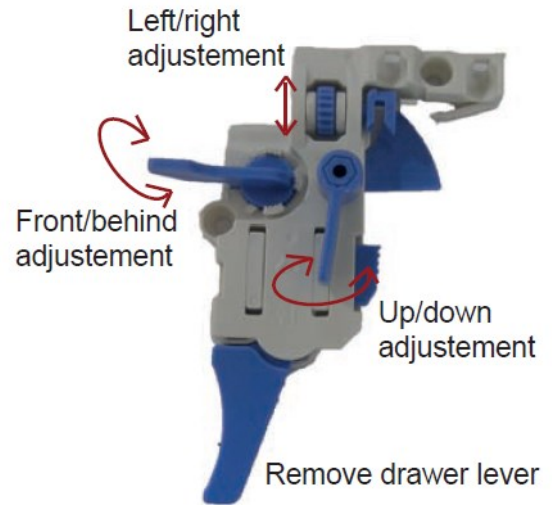

ARENA 700mm FURNITURE

TECHNICAL DATA		SPECIFICATION	
CODE No UNIT	AN7000DXX	Installation Information:	The intended installation wall needs to be strong enough for the weight of the furniture and basin. Wall fixings for solid walls included.
Required Basins	AN0711SCW - single tap hole with overflow AN0710SCW - no tap hole with overflow	Furniture Colours:	
Recommended use:	Domestic, residential	Pure White Laminate	AN7000DPWG
Dimension Unit	w 705 x d 375 x h 450mm	Portland Grey Laminate	AN7000DPGM
Dimension basin	w 750 x d 375/402 x h 35mm	Steel Décor	AN7000DST
Installation:	Wall Hung	Modern Oak Décor	AN7000DMO
Materials:	Carcass and drawer front 18mm Melamine faced board Drawer set 18mm Melmaine faced board	Handle Colour options:	
Specification:	Full extension soft close drawers - 30kg weight capacity Anti-tip wall hangers 170Kg capacity	IF_HANDLEC	Chrome
Weight:	24kg	IF_HANDLEBM	Matt Black
Fitting:	Wall hangers integrated into carcass Wall brackets supplied	IF_HANDLEF	ushed Brass
Required Fitting:	BSW0103WG Click Clack Basin waste with Ceramic Cover	IF_HANDLEV	Stainless Steel Effect
Advised Fitting:	Space saving 50mm seal trap BTR0510W		
Option Accessories:	Handles - see right		
Warranty	10 years on furniture, 15 years on ceramic basin		

ARENA 600mm FURNITURE

Drawer detail

Drawer adjustment

SPARE PARTS		
CODE No	Description	
RUNNERS_D26S27HR	Pair of Soft Close Drawer Runners Use with AN6000D, AN7000D and AN1000D under basin	
RUNNERS_D26S30HR	Pair of Soft Close Drawer Runners AN1000D under worktop	
WB63450050ZN	Wall brackets set for Arena Furniture	

Recommended Use: Domestic, Residential

Installation: Mounted on furniture carcass only

Materials: 18mm High Pressure Laminate PU edge
High density composite core board

Supply: Undrilled for basin waste or tap fittings