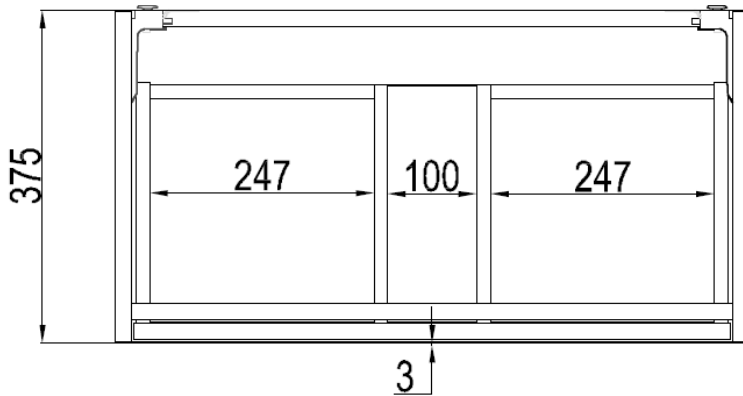

ARENA 600mm FURNITURE

Drawer detail