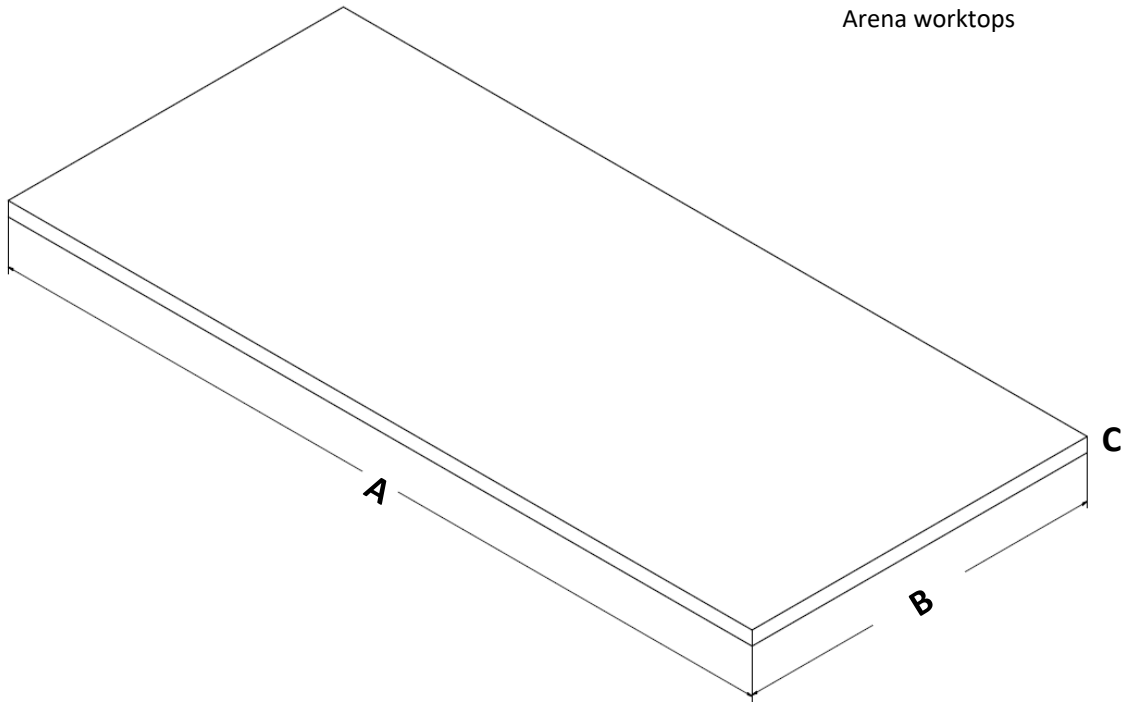

Measurements in millimetres mm

Information updated MAY 2021

el 0345 873 8840

crosswater™

TECHNICAL

Arena worktops

Code	Description	Finish	A	B	C
			mm	mm	mm
AN6100TMO	HPL worktop	MODERN OAK	615	380	18
AN6100TPGM	HPL worktop	PORTAND GREY	615	380	18
AN6100TPWG	HPL worktop	PERFECT WHITE	615	380	18
AN6100TST+	HPL worktop	STEELWOOD	615	380	18
AN7100TMO	HPL worktop	MODERN OAK	715	380	18
AN7100TPGM	HPL worktop	PORTAND GREY	715	380	18
AN7100TPWG	HPL worktop	PERFECT WHITE	715	380	18
AN7100TST+	HPL worktop	STEELWOOD	715	380	18
AN1010TMO	HPL worktop	MODERN OAK	1065	380	18
AN1010TPGM	HPL worktop	PORTAND GREY	1065	380	18
AN1010TPWG	HPL worktop	PERFECT WHITE	1065	380	18
AN1010TST+	HPL worktop	STEELWOOD	1065	380	18

Recommended Use: Domestic, Residential

Installation: Mounted on furniture carcass only

Materials: 18mm High Pressure Laminate PU edge
High density composite core board

Supply: Undrilled for basin waste or tap fittings